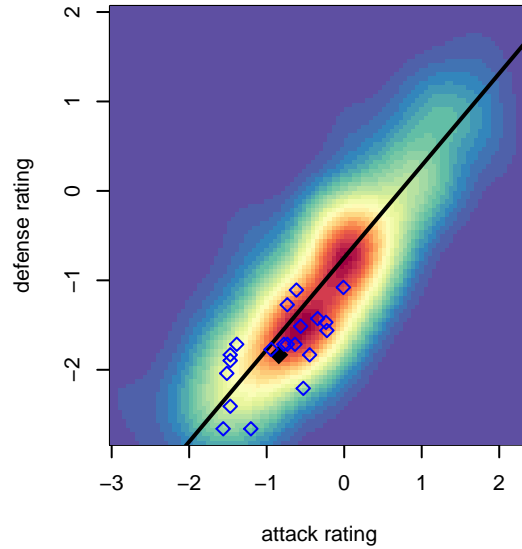

RSA Elite B B06

RSA Elite
 Puyallup, WA
 B06 total strength=418
 attack=0.43 defense=0.16
 fall league = PSPL Classic 2 Red U11
 spr league = Spr PSPL Classic 3 U11
 notes= Lopez 2016

alt names used:
 RAINIER SA RSA ELITE B06 LOPEZ (WA)
 RSA BU11 Lopez
 RSA BU11-Lopez
 RSA Elite Lopez B06
 RSA ELITE B06 LOPEZ (WA)

Venues played:
 2016 Dungeness Cup BU11 Olympic
 2016 Bigfoot Silver U11
 2016 PSPL Classic 2 Red U11
 2016 Spr PSPL Classic 3 U11
 2016 WA Cup U11 Bronze U11

RSA Elite B B06
 Dots are actual minus expected GF (blue circles) and GA (red triangles).
 Blue line is smoothed change in attack strength. Red is smoothed change in defense strength.

**attack and defense variance (black dot)
relative to other teams
and top 10 in region**

**attack and defense rating
relative to others at age
and all opponents in last 13 months**

Performance relative to 13 month average