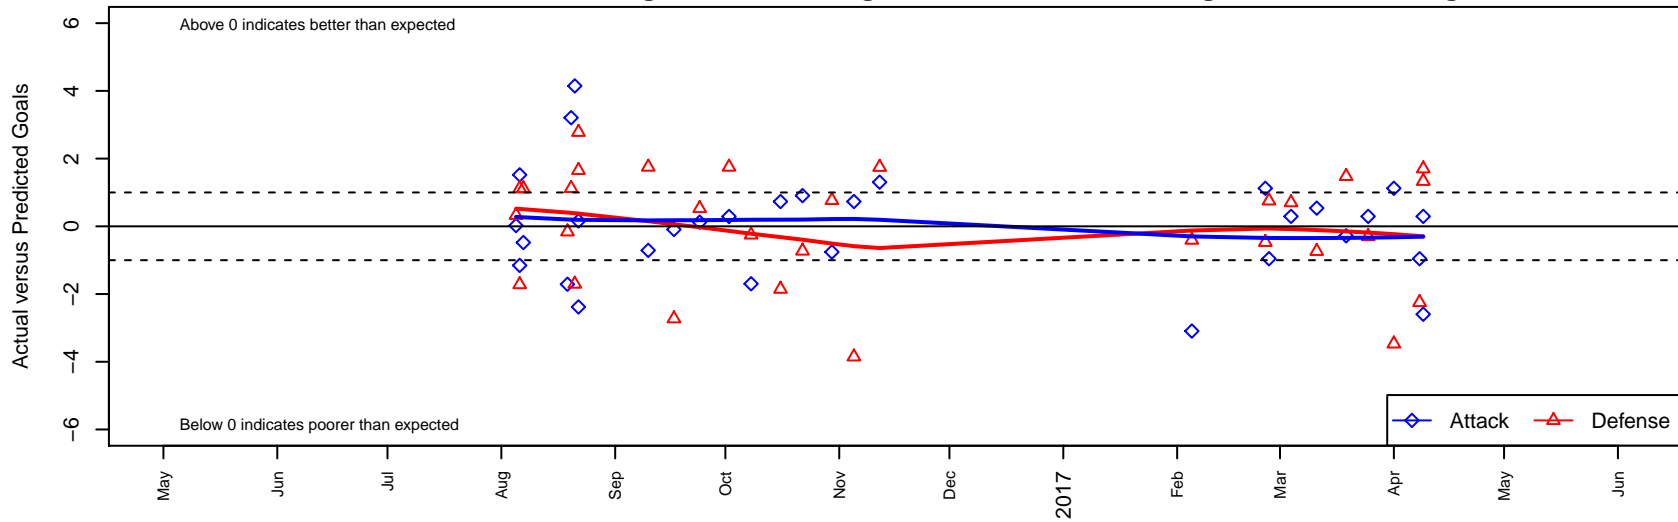

RSA Elite B B06

RSA Elite
 Puyallup, WA
 B06 total strength=418
 attack=0.43 defense=0.16
 fall league = PSPL Classic 2 Red U11
 spr league = Spr PSPL Classic 3 U11
 notes= Lopez 2016

alt names used:
 RAINIER SA RSA ELITE B06 LOPEZ (WA)
 RSA BU11 Lopez
 RSA BU11-Lopez
 RSA Elite Lopez B06
 RSA ELITE B06 LOPEZ (WA)

Venues played:
 2016 Dungeness Cup BU11 Olympic
 2016 Bigfoot Silver U11
 2016 PSPL Classic 2 Red U11
 2016 Spr PSPL Classic 3 U11
 2016 WA Cup U11 Bronze U11

RSA Elite B B06
 Dots are actual minus expected GF (blue circles) and GA (red triangles).
 Blue line is smoothed change in attack strength. Red is smoothed change in defense strength.

**attack and defense variance (black dot)
relative to other teams
and top 10 in region**

**attack and defense rating
relative to others at age
and all opponents in last 13 months**

Performance relative to 13 month average