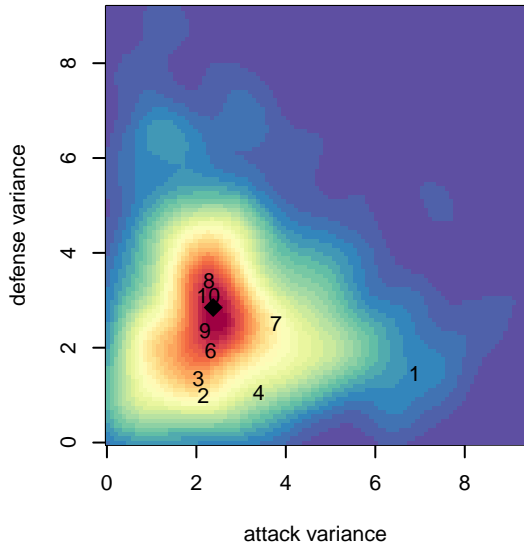

RSA Elite B B06

RSA Elite
 Puyallup, WA
 B06 total strength=418
 attack=0.43 defense=0.16
 fall league = PSPL Classic 2 Red U11
 spr league = Spr PSPL Classic 3 U11
 notes= Lopez 2016

alt names used:
 RAINIER SA RSA ELITE B06 LOPEZ (WA)
 RSA BU11 Lopez
 RSA BU11-Lopez
 RSA Elite Lopez B06
 RSA ELITE B06 LOPEZ (WA)

Venues played:
 2016 Dungeness Cup BU11 Olympic
 2016 Bigfoot Silver U11
 2016 PSPL Classic 2 Red U11
 2016 Spr PSPL Classic 3 U11
 2016 WA Cup U11 Bronze U11

RSA Elite B B06
 Dots are actual minus expected GF (blue circles) and GA (red triangles).
 Blue line is smoothed change in attack strength. Red is smoothed change in defense strength.

**attack and defense variance (black dot)
relative to other teams
and top 10 in region**

**attack and defense rating
relative to others at age
and all opponents in last 13 months**

Performance relative to 13 month average