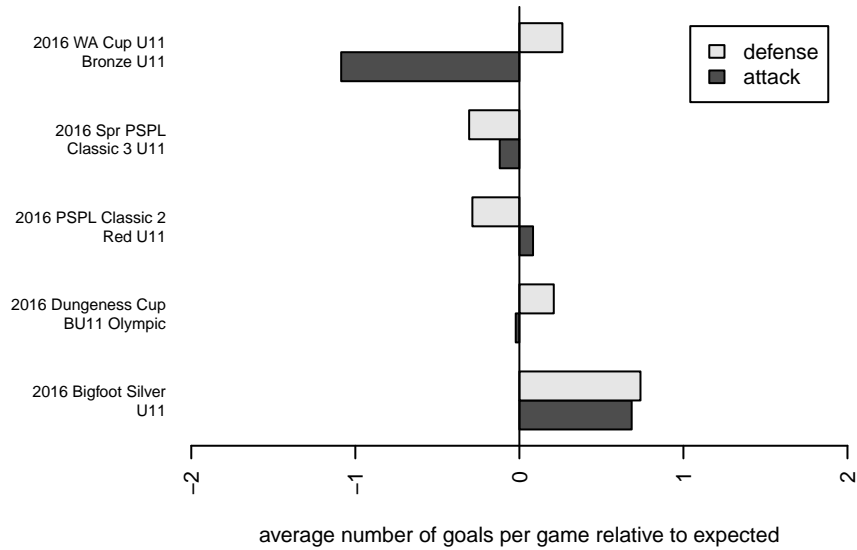

RSA Elite B B06

RSA Elite
 Puyallup, WA
 B06 total strength=418
 attack=0.43 defense=0.16
 fall league = PSPL Classic 2 Red U11
 spr league = Spr PSPL Classic 3 U11
 notes= Lopez 2016

alt names used:
 RAINIER SA RSA ELITE B06 LOPEZ (WA)
 RSA BU11 Lopez
 RSA BU11-Lopez
 RSA Elite Lopez B06
 RSA ELITE B06 LOPEZ (WA)

Venues played:
 2016 Dungeness Cup BU11 Olympic
 2016 Bigfoot Silver U11
 2016 PSPL Classic 2 Red U11
 2016 Spr PSPL Classic 3 U11
 2016 WA Cup U11 Bronze U11

RSA Elite B B06
 Dots are actual minus expected GF (blue circles) and GA (red triangles).
 Blue line is smoothed change in attack strength. Red is smoothed change in defense strength.

**attack and defense variance (black dot)
relative to other teams
and top 10 in region**

**attack and defense rating
relative to others at age
and all opponents in last 13 months**

Performance relative to 13 month average