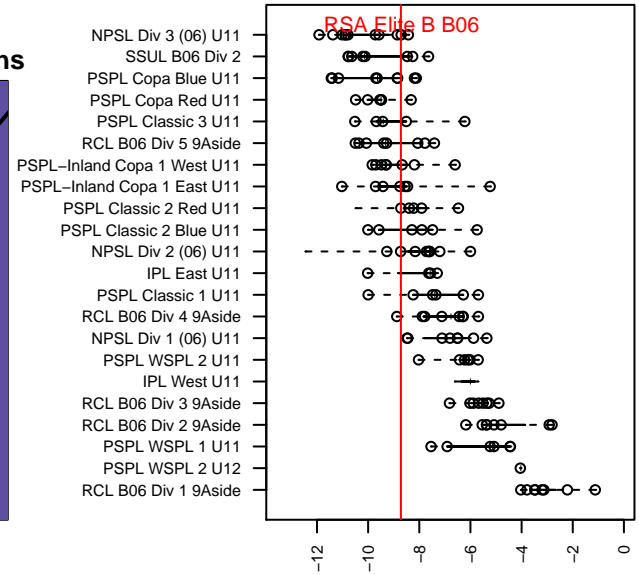

RSA Elite B B06

RSA Elite
 Puyallup, WA
 B06 total strength=418
 attack=0.43 defense=0.16
 fall league = PSPL Classic 2 Red U11
 spr league = Spr PSPL Classic 3 U11
 notes= Lopez 2016

alt names used:
 RAINIER SA RSA ELITE B06 LOPEZ (WA)
 RSA BU11 Lopez
 RSA BU11-Lopez
 RSA Elite Lopez B06
 RSA ELITE B06 LOPEZ (WA)

Venues played:
 2016 Dungeness Cup BU11 Olympic
 2016 Bigfoot Silver U11
 2016 PSPL Classic 2 Red U11
 2016 Spr PSPL Classic 3 U11
 2016 WA Cup U11 Bronze U11

RSA Elite B B06
 Dots are actual minus expected GF (blue circles) and GA (red triangles).
 Blue line is smoothed change in attack strength. Red is smoothed change in defense strength.

**attack and defense variance (black dot)
relative to other teams
and top 10 in region**

**attack and defense rating
relative to others at age
and all opponents in last 13 months**

Performance relative to 13 month average